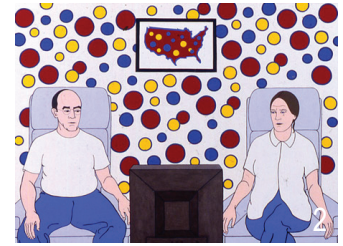

5. CARL ELLIS | Jersey City
"Tail End" | Photography | 13x19" | 2008
www.carlellisphotography.com

6. CAMILLA FALLON | NYC
"Point Lobos Cypress II" | oil/ canvas | 30 x 40" | 2007
212.732.3099 | www.camillafallon.com
Barbara Ann Levy Gallery | www.balgallery.com

7. JANET GOLDNER | NYC
"Ideogram Book 1" | Steel | 23x30x18" | 2007
<http://janetgoldner.Neolimages.net>
art@janetgoldner.com | www.janetgoldner.com

8. GRACE GRAUPE-PILLARD | NYC
"Burning Light" | oil & alkyd/ canvas | 65x96" | 2008
212.673.1164 | <http://ggp.Neolimages.net>
Carl Hammer, Chicago | The Proposition, NYC

9. MARY HEEBNER | Santa Barbara, CA
"Geography of a Face: Khmer 12-"
mixed media/ paper | 59x36" | 2007
www.maryheebner.com | edwardcella.com
Edward Cella Art + Architecture

10. WAYNE PAIGE | DC
"Rebirth of a Nation" | pen & ink/ paper | 17x11" | 2008
540.675.2293 | www.waynepaige.com
11/08 "...0101..." Middle St Gallery | Washington, VA
www.middlestreetgallery.org

11. ROI PAJURSKY | TLV-NYC
"Untitled" | oil/ canvas | 2008
roi-pajursky.com | Rpajursky@yahoo.com
972-503034777

12. DOUG PARRY | Seattle / NYC
"Rip" | oil/ canvas | 46x34" | 2008
art101brooklyn.com | <http://dougparry.Neolimages.net>
Art 101, 101 Grand Street, Brooklyn, NY | 718.302.2242

NEOIMAGES

Neolimages.net | 30,153 artworks | 805.965.0699
curator@neoimages.net | Santa Barbara | CA