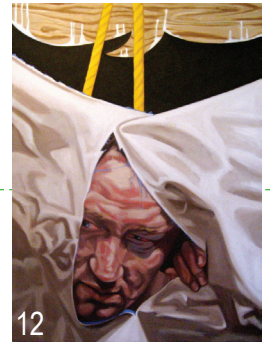

5. CARL ELLIS | Jersey City
"Tail End" | Photography | 13x19" | 2008
www.carlellisphotography.com

6. CAMILLA FALLON | NYC
"Point Lobos Cypress II" | oil/ canvas | 30 x 40" | 2007
212.732.3099 | www.camillafallon.com
Barbara Ann Levy Gallery | www.balgallery.com

7. JANET GOLDNER | NYC
"Ideogram Book 1" | Steel | 23x30x18" | 2007
<http://janetgoldner.Neolimages.net>
art@janetgoldner.com | www.janetgoldner.com

8. GRACE GRAUPE-PILLARD | NYC
"Burning Light" | oil & alkyd/ canvas | 65x96" | 2008
212.673.1164 | <http://ggp.Neolimages.net>
Carl Hammer, Chicago | The Proposition, NYC

9. MARY HEEBNER | Santa Barbara, CA
"Geography of a Face: Khmer 12-"
mixed media/ paper | 59x36" | 2007
www.maryheebner.com | edwardcella.com
Edward Cella Art + Architecture

10. WAYNE PAIGE | DC
"Rebirth of a Nation" | pen & ink/ paper | 17x11" | 2008
540.675.2293 | www.waynepaige.com
11/08 "...0101..." Middle St Gallery | Washington, VA
www.middlestreetgallery.org

11. ROI PAJURSKY | TLV-NYC
"Untitled" | oil/ canvas | 2008
roi-pajursky.com | Rpajursky@yahoo.com
972-503034777

12. DOUG PARRY | Seattle / NYC
"Rip" | oil/ canvas | 46x34" | 2008
art101brooklyn.com | <http://dougparry.Neolimages.net>
Art 101, 101 Grand Street, Brooklyn, NY | 718.302.2242

NEOIMAGES

Neolimages.net | 30,153 artworks | 805.965.0699
curator@neoimages.net | Santa Barbara | CA