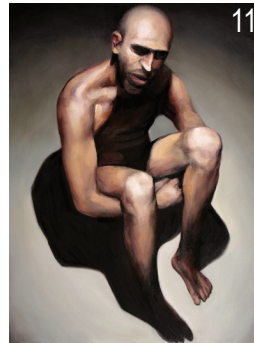

5. CARL ELLIS | Jersey City
"Tail End" | Photography | 13x19" | 2008
www.carlellisphotography.com

6. CAMILLA FALLON | NYC
"Point Lobos Cypress II" | oil/ canvas | 30 x 40" | 2007
212.732.3099 | www.camillafallon.com
Barbara Ann Levy Gallery | www.balgallery.com

7. JANET GOLDNER | NYC
"Ideogram Book 1" | Steel | 23x30x18" | 2007
<http://janetgoldner.Neolimages.net>
art@janetgoldner.com | www.janetgoldner.com

8. GRACE GRAUPE-PILLARD | NYC
"Burning Light" | oil & alkyd/ canvas | 65x96" | 2008
212.673.1164 | <http://ggp.Neolimages.net>
Carl Hammer, Chicago | The Proposition, NYC

9. MARY HEEBNER | Santa Barbara, CA
"Geography of a Face: Khmer 12-"
mixed media/ paper | 59x36" | 2007
www.maryheebner.com | edwardcella.com
Edward Cella Art + Architecture

10. WAYNE PAIGE | DC
"Rebirth of a Nation" | pen & ink/ paper | 17x11" | 2008
540.675.2293 | www.waynepaige.com
11/08 "...0101..." Middle St Gallery | Washington, VA
www.middlestreetgallery.org

11. ROI PAJURSKY | TLV-NYC
"Untitled" | oil/ canvas | 2008
roi-pajursky.com | Rpajursky@yahoo.com
972-503034777

12. DOUG PARRY | Seattle / NYC
"Rip" | oil/ canvas | 46x34" | 2008
art101brooklyn.com | <http://dougparry.Neolimages.net>
Art 101, 101 Grand Street, Brooklyn, NY | 718.302.2242

NEOIMAGES

Neolimages.net | 30,153 artworks | 805.965.0699
curator@neoimages.net | Santa Barbara | CA